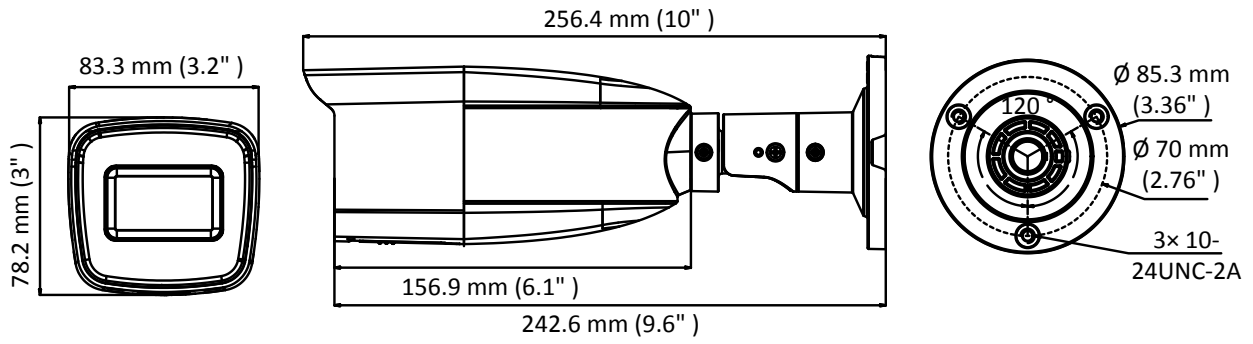

THC-B310-VF 1 MP EXIR VF Bullet Camera

Key Features

- 1 MP high-performance CMOS
- 1280 × 720 resolution
- 2.8 mm to 12 mm vari-focal lens
- Day/Night switch
- EXIR 2.0, smart IR, up to 40 m IR distance
- 4 in 1 video output (switchable TVI/AHD/CVI/CVBS)
- IP66

Specifications

Camera	
Image Sensor	1 MP CMOS image sensor
Signal System	PAL/NTSC
Resolution	1280 (H) × 720 (V)
Min. Illumination	0.01 Lux@(F1.2, AGC ON), 0 Lux with IR
Shutter Time	1/25 (1/30) s to 1/50,000 s
Lens	2.8 mm to 12 mm
Horizontal Field of View	70° to 22.3°
Lens Mount	Φ14
Day & Night	IR cut filter
Angle Adjustment	Pan: 0° to 360°, Tilt: 0° to 90°, Rotation: 0° to 360°
Synchronization	Internal synchronization
Video Frame Rate	PAL: 720p@25fps NTSC: 720p@30fps
Menu	
AGC	High/Middle/Low/Off
D/N Mode	Smart/Color/BW (Black and White)
BLC	Support
DWDR	Support
Language	English, Chinese
Functions	Sharpness, Contrast, Color Gain, DNR
Interface	
Video Output	1 HD analog output
Switch Button	TVI/AHD/CVI/CVBS
General	
Operating Conditions	-40 °C to 60 °C (-40 °F to 140 °F), Humidity: 90% or less (non-condensation)
Power Supply	12 VDC ±15%
Power Consumption	Max. 4.8 W
Protection Level	IP66
Material	Front Cover: Metal Main Body: Plastic Bracket: Metal
IR Range	Up to 40 m
Dimensions	256.4 mm × 83.3 mm × 78.2 mm (10" × 3.2" × 3")
Weight	605 g (1.33 lb.)

Order Model

THC-B310-VF

Dimension

Accessories

DS-1275ZI-SUS
Vertical Pole Mount

DS-1276ZI-SUS
Corner Mount

DS-1280ZI-S
Junction Box

DS-1H18
Video Balun