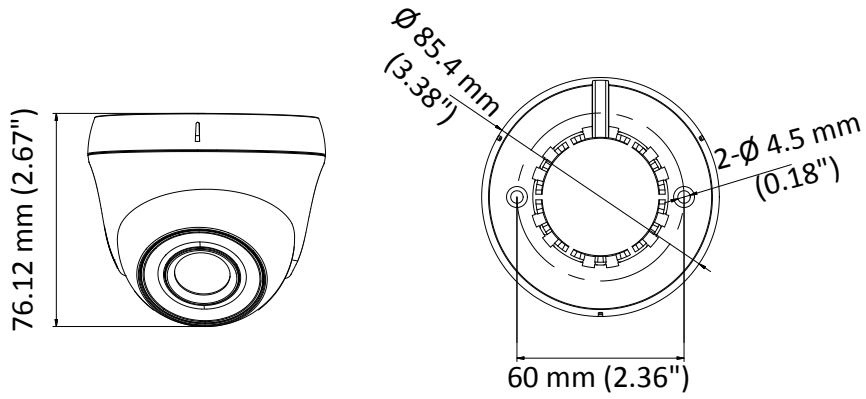

Order Model

THC-T130

Dimension

Accessories